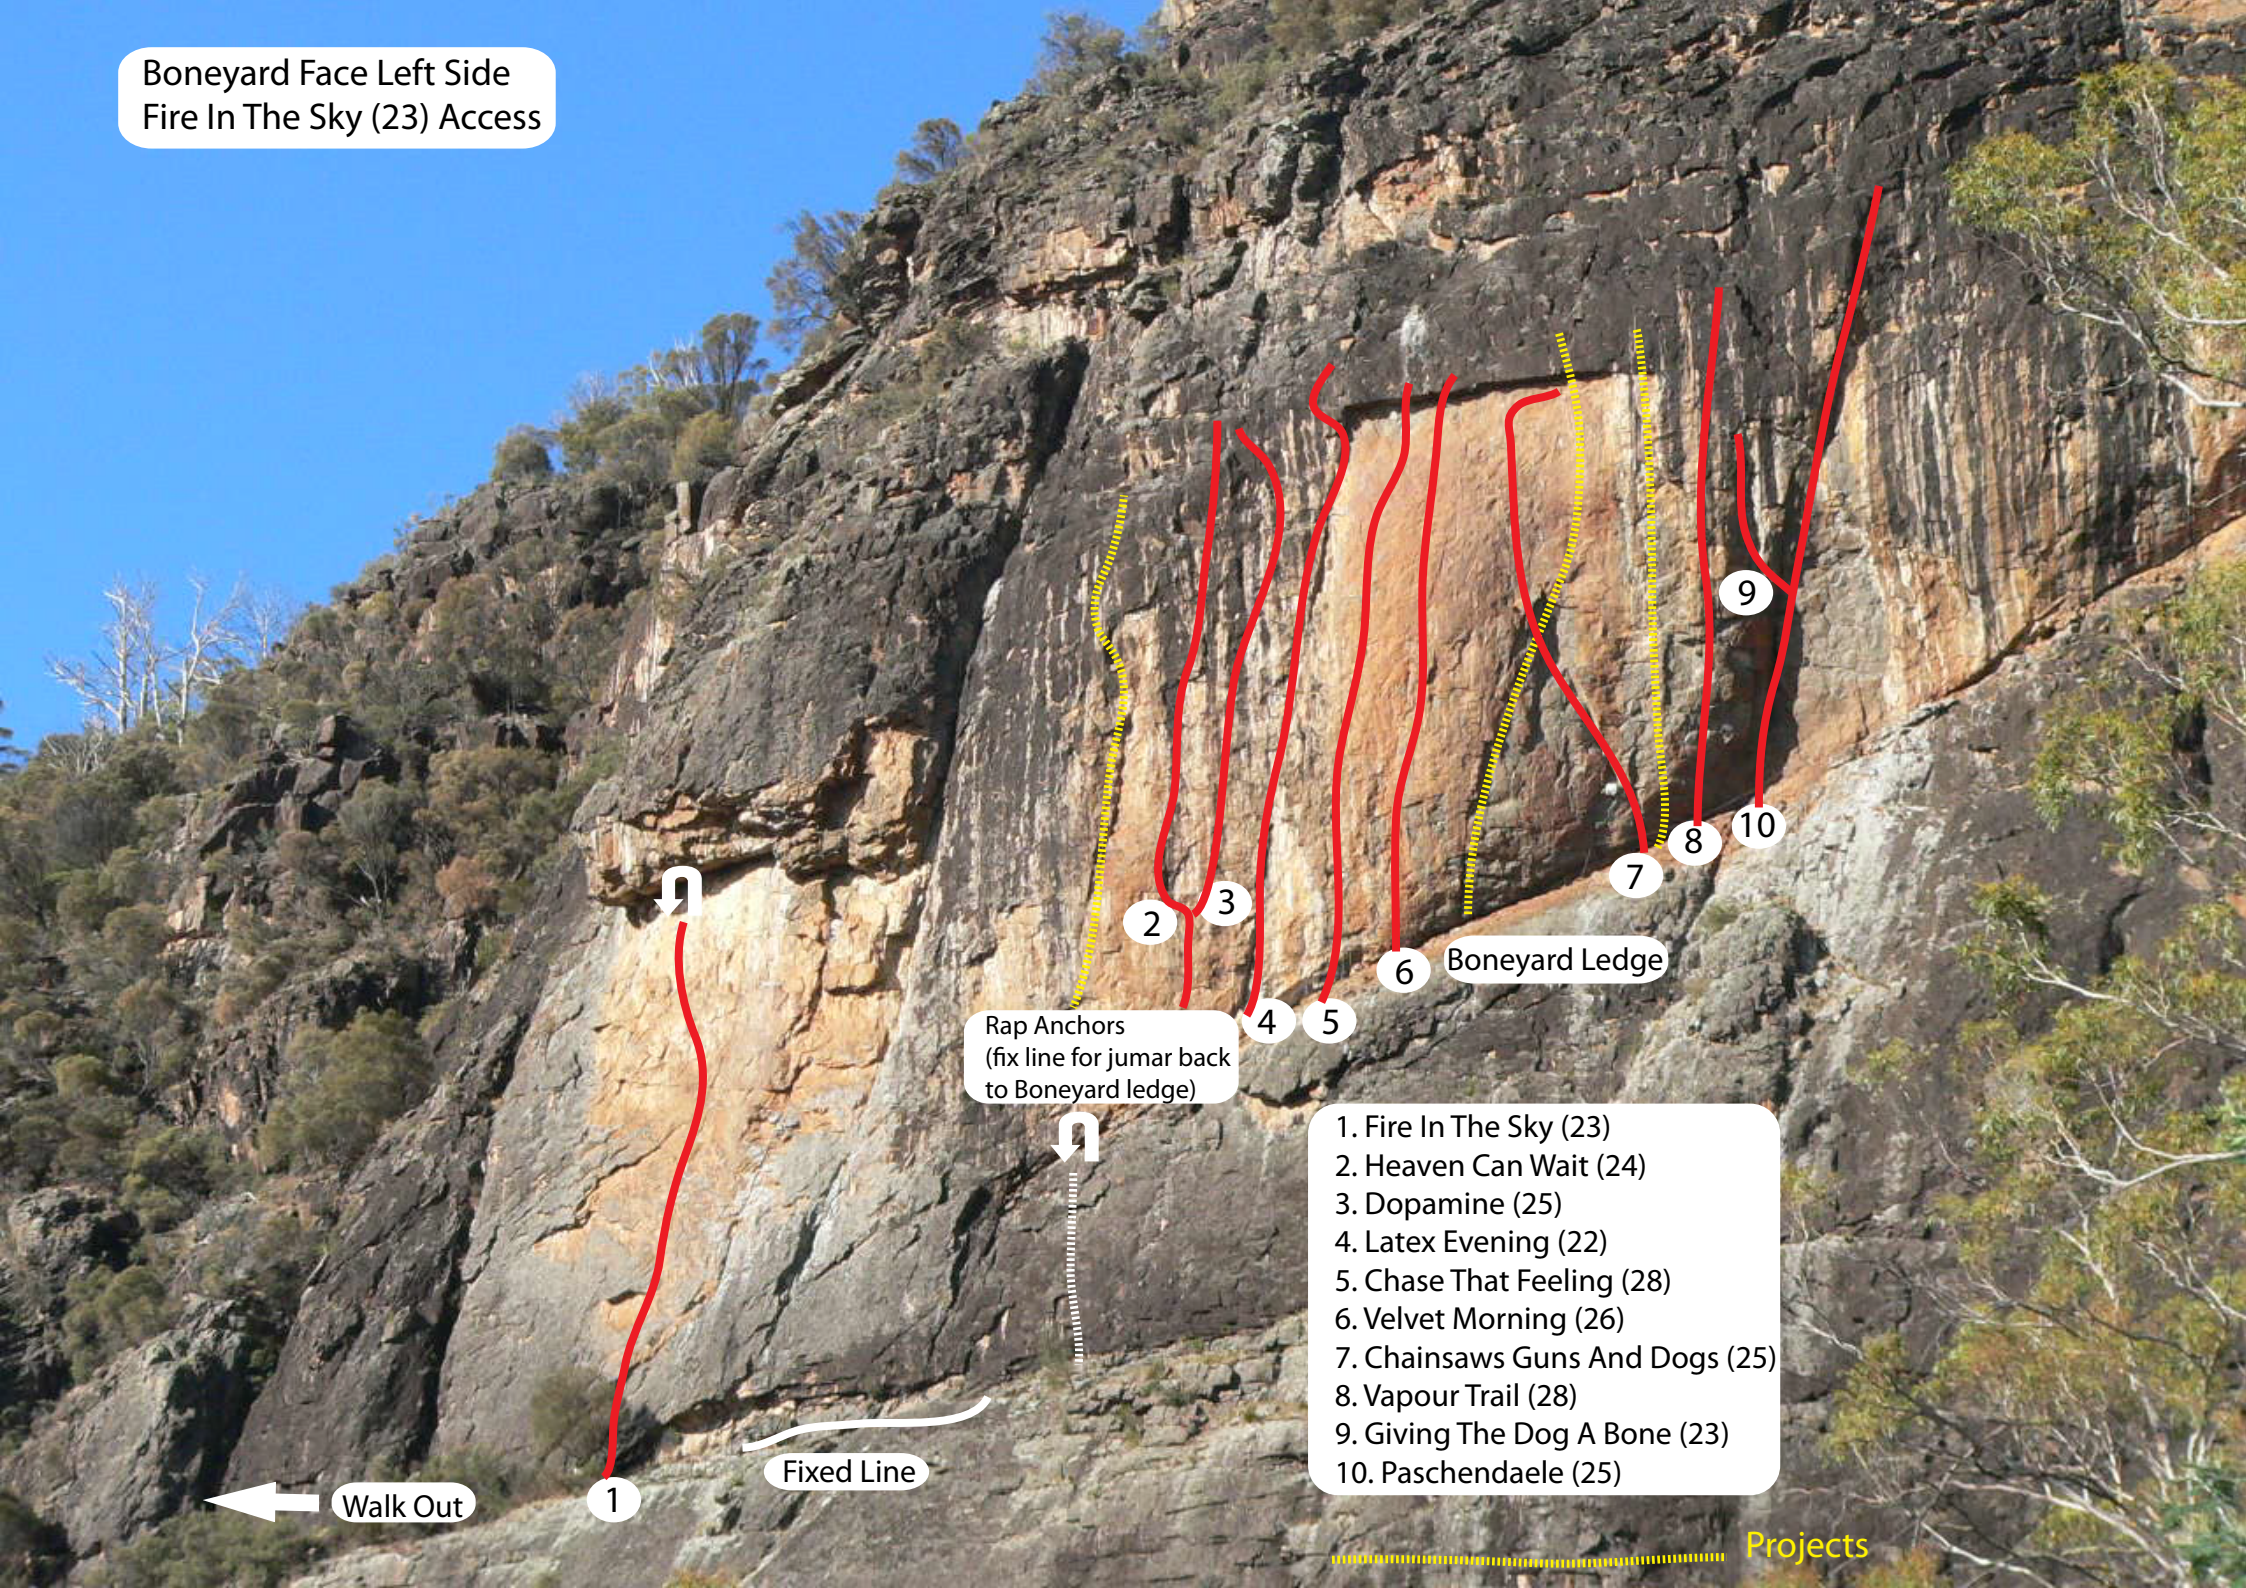

Boneyard Face Left Side
Fire In The Sky (23) Access

Rap Anchors
(fix line for jumar back
to Boneyard ledge)

Boneyard Ledge

- 1. Fire In The Sky (23)
- 2. Heaven Can Wait (24)
- 3. Dopamine (25)
- 4. Latex Evening (22)
- 5. Chase That Feeling (28)
- 6. Velvet Morning (26)
- 7. Chainsaws Guns And Dogs (25)
- 8. Vapour Trail (28)
- 9. Giving The Dog A Bone (23)
- 10. Paschendaele (25)

Walk Out

Fixed Line